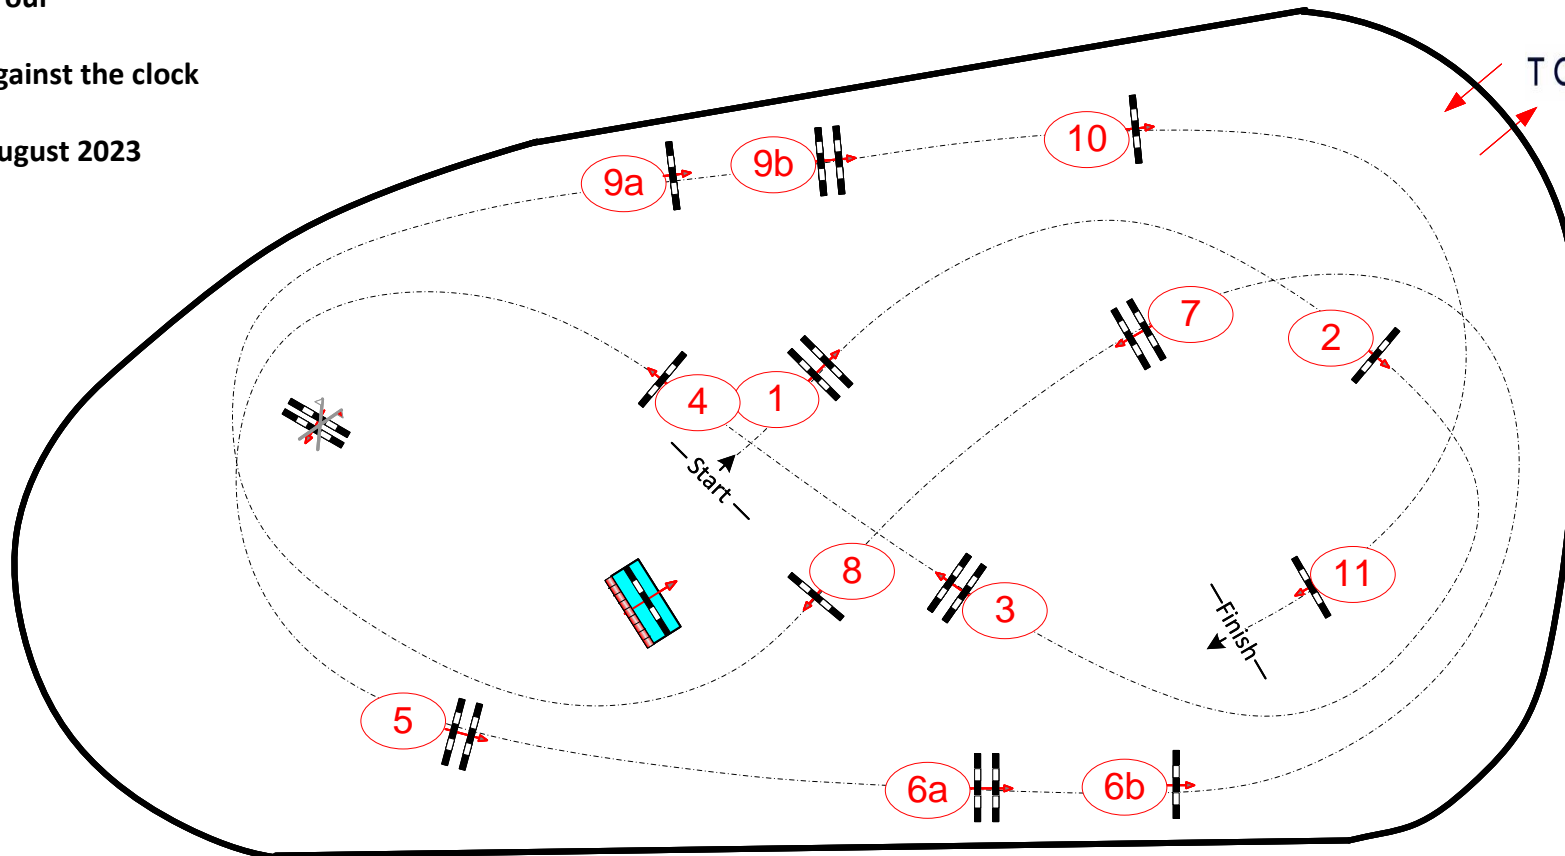

Class No.: 19

CSIOCH small Tour

Competition against the clock

Sonntag, 27. August 2023

Start: 8:30

Table: A

FEI RG / Art. 238.2.1
Height: 1.15 m

Speed: 350 m/min
Length: 460 m
Time allowed: 79 sec
Time limit: 158 sec

Obstacles: 1 - 11
Efforts: 13
Penalty sec:

TOMMY HILFIGER

LES TROIS ROIS

Grand Hotel
Basel Switzerland

PORSCHE

Porsche Zentrum Winterthur

Team course design:

Reto Ruflin (SUI)
Gregory Roulin (SUI)
and Team