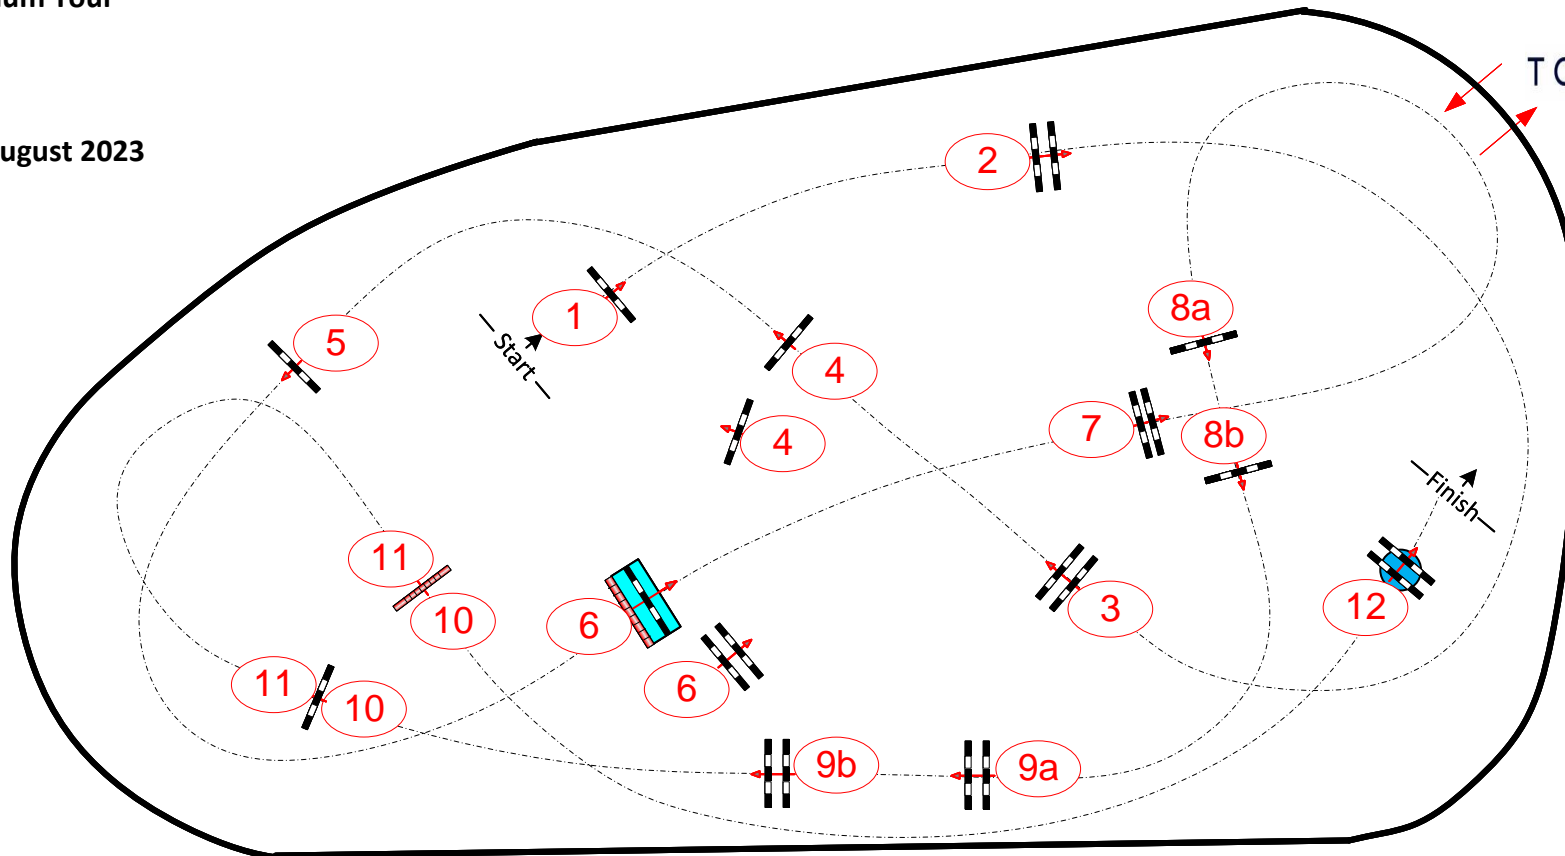

Class No.: 15

CSIU25-A medium Tour

Speed

Samstag, 26. August 2023

Start: 10:45

Table: C

FEI RG / Art. 239
Height: 1.35 m

Speed: 350 m/min
Length: 520 m
Time allowed: 0 sec
Time limit: 120 sec

Obstacles: 1 - 12
Efforts: 14
Penalty sec: 4

TOMMY HILFIGER

LES TROIS ROIS
Grand Hotel
Basel Switzerland

PORSCHE
Porsche Zentrum Winterthur

Team course design:

Reto Ruffin (SUI)
Gregory Roulin (SUI)
and Team