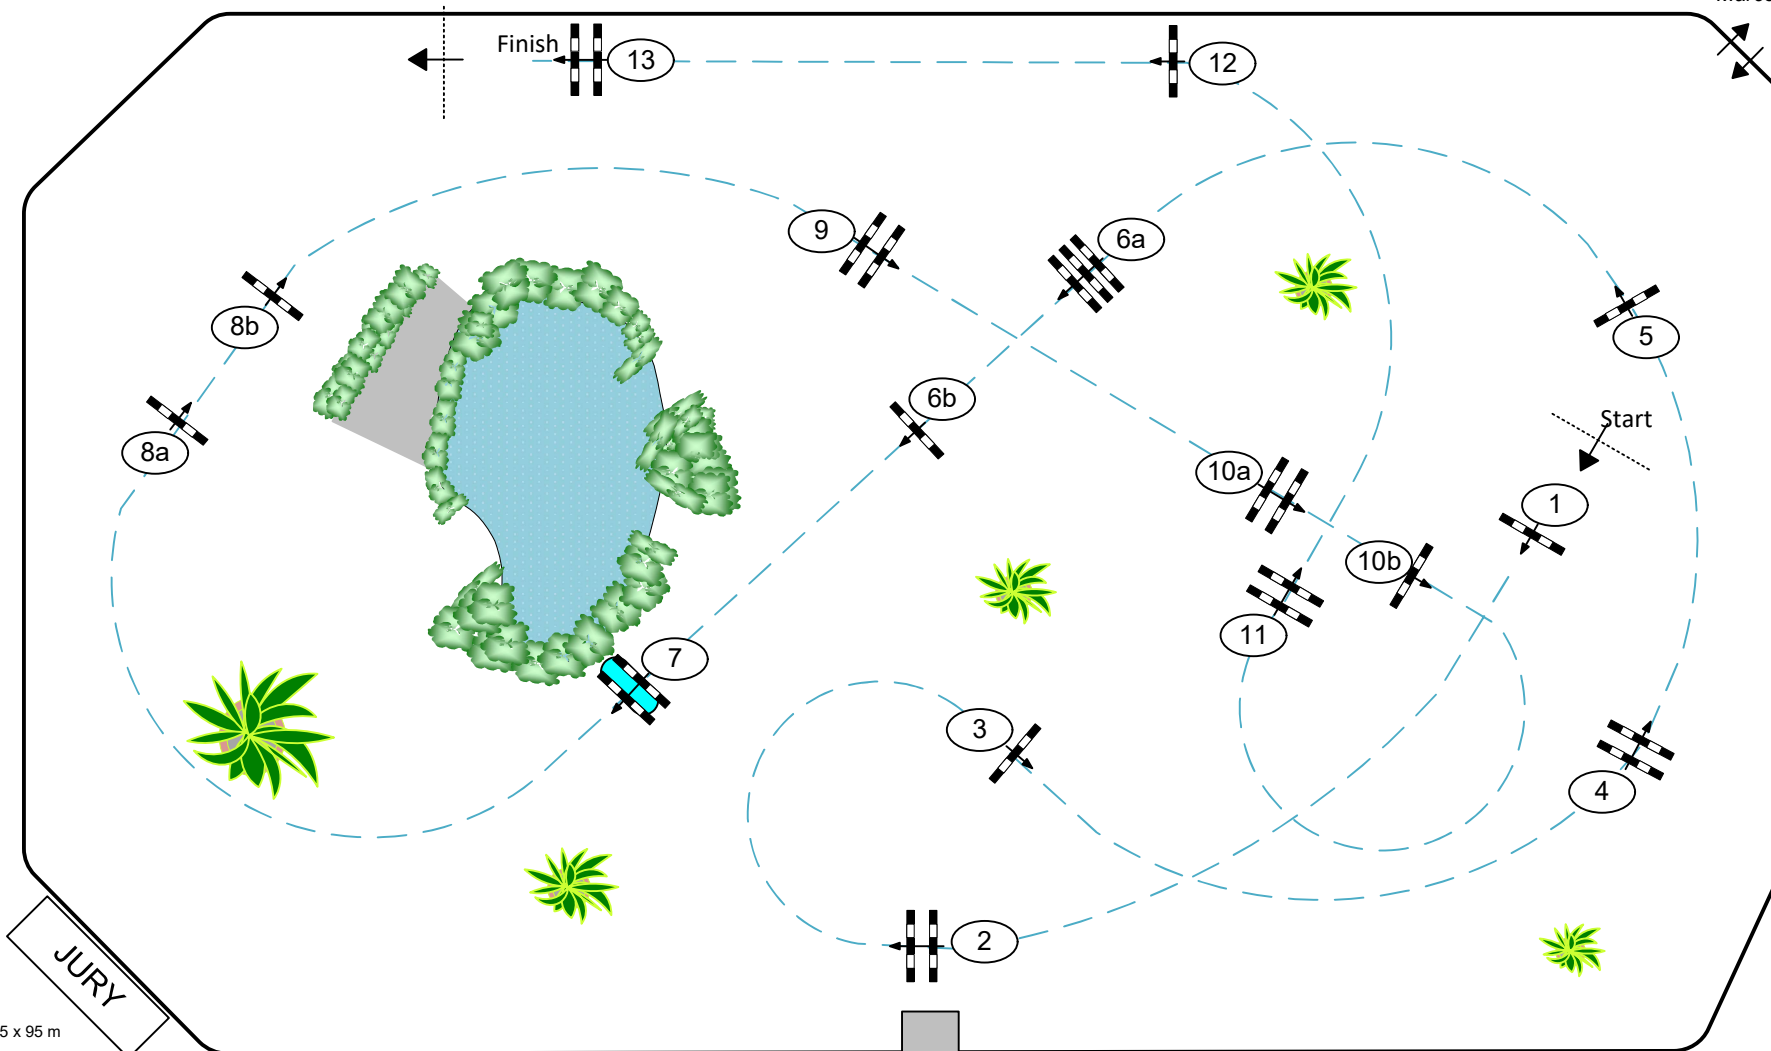

# CHI\*\*\*\*\* GENEVE 2022

Class No. 06

PRI DES COMMUNE GENEVOISES

Competition against the clock

Freitag, 9. Dezember 2022

Start: 14:15

Table: A  
National RG:  
FEI RG / Art. 238.2.1  
Height: 1,50 m

Speed: 350 m/min  
Length: 410 m  
Time allowed: 71 sec  
Time limit: 142 sec

Obstacles: 12  
Efforts: 15

Course Designer:

G rard Lachat (SUI)  
Louis Konickx (NED)  
Reto Rufin (SUI)  
Julien Pradervand (SUI)  
Marco Cortinovis (ITA)

Arena: 55 x 95 m