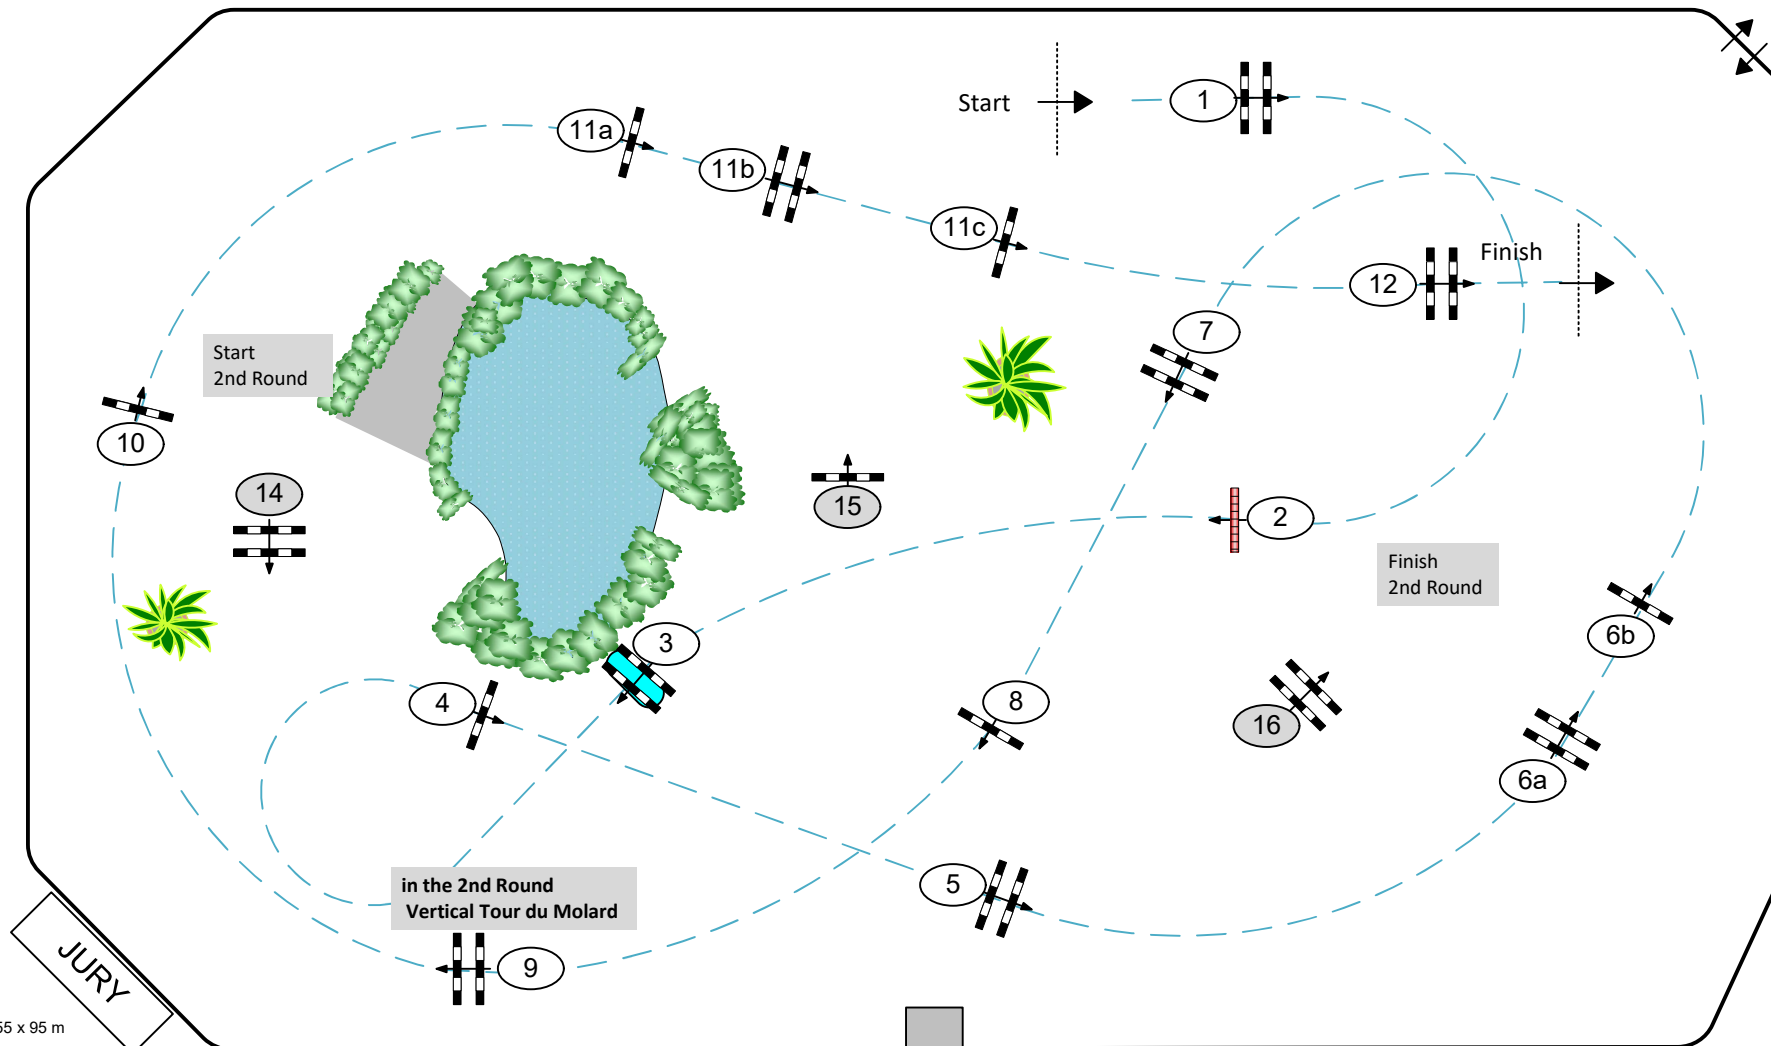

CHI***** GENEVE 2022

Class No. 08

FINALE DU TOP 10 ROLEX IJRC

Competition over two rounds

Freitag, 9. Dezember 2022

Start: 21:15

Table: A
National RG:
FEI RG / Art. 273.3.3.1/4.3
Height: 1,60 m

Speed: 375 m/min
Length: 425 m
Time allowed: 68 sec
Time limit: 136 sec

Obstacles: 12
Efforts: 15
Penalty sec:
Closed combination:

2nd Round: **14-15-1-2-6ab-7-9-4-16**
Length: 370 m
Time allowed: 60 sec
Time limit: 120 sec

Course Designer:

G rard Lachat (SUI)
Louis Konickx (NED)
Reto Ruffin (SUI)
Julien Pradervand (SUI)
Marco Cortinovis (ITA)

Arena: 55 x 95 m