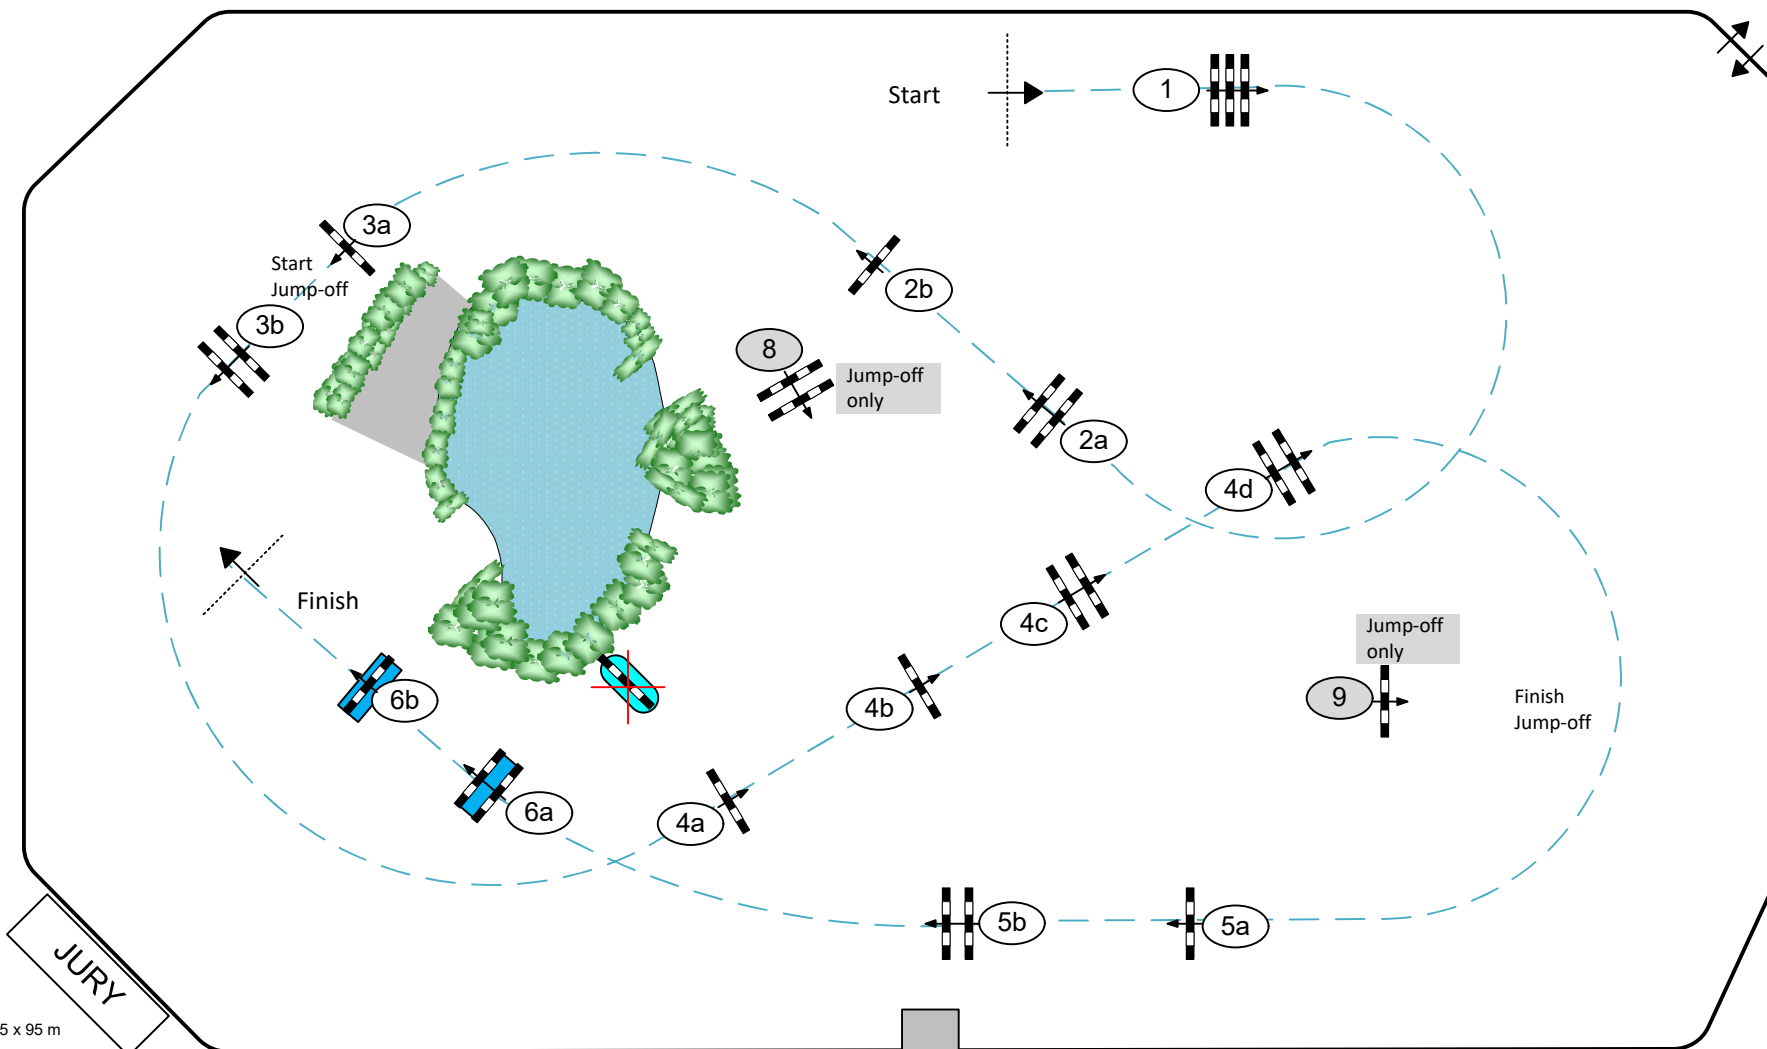

# CHI\*\*\*\*\* GENEVE 2022

Class No. 10

COUPE DE GENEVE Epreuve de combinaisons

Competition with one jump-off

Samstag, 10. Dezember 2022

Start: 12:15

Table: A  
National RG:  
FEI RG / Art. 238.2.2 & 278  
Height: 1,60 m

Speed: 350 m/min  
Length: 305 m  
Time allowed: 53 sec  
Time limit: 106 sec

Obstacles: 6  
Efforts: 13  
Penalty sec:  
Closed combination:

1st Jump-off: **3b-4b-5b-6ab-8-9**  
Length: 235 m  
Time allowed: 41 sec  
Time limit: 82 sec

Course Designer:

Gérard Lachat (SUI)  
Louis Konickx (NED)  
Reto Ruffin (SUI)  
Julien Pradervand (SUI)  
Marco Cortinovis (ITA)

Arena: 55 x 95 m